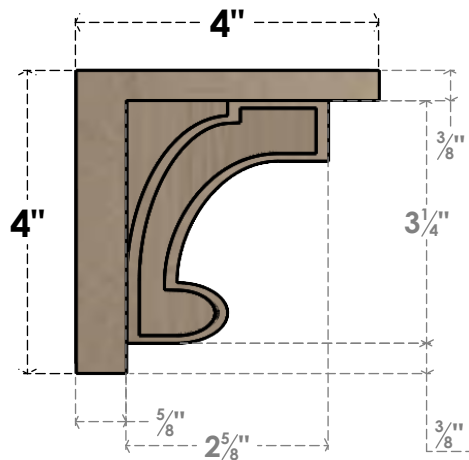

# ITEM NUMBER: CORU04X04X04ALMRCPR

4"W X 4"D X 4"H SERIES 1 WIDE ALMA ROUGH CEDAR TIMBERTHANE FAUX WOOD CORBEL, PRIMED

**SIDE PROFILE**

**FRONT PROFILE**

**ISOMETRIC**

EKENA MILLWORK  
2300 WEST MAIN ST.  
CLARKSVILLE, TX 75426  
TOLL FREE: 866-607-0453  
WWW.EKENAMILLWORK.COM

NOTES

1. INSTALLATION TO BE COMPLETED IN ACCORDANCE WITH MANUFACTURER'S SPECIFICATIONS.
2. DRAWING MAY NOT BE TO SCALE
3. THIS DRAWING IS INTENDED FOR DESIGN AND PLANNING PURPOSES ONLY.
4. ALL INFORMATION CONTAINED HEREIN WAS CURRENT AT THE TIME OF DEVELOPMENT BUT MUST BE REVIEWED AND APPROVED BY THE PRODUCT MANUFACTURER TO BE CONSIDERED ACCURATE.
5. TIMBERTHANE ARCHITECTURAL PRODUCTS ARE MADE FROM HIGH DENSITY URETHANE AND COME FACTORY PRIMED