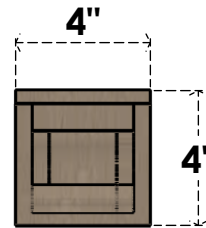

# ITEM NUMBER: CORU04X04X04ALMRCPR

4"W X 4"D X 4"H SERIES 1 WIDE ALMA ROUGH CEDAR TIMBERTHANE FAUX WOOD CORBEL, PRIMED

**SIDE PROFILE**

**FRONT PROFILE**

**ISOMETRIC**

EKENA MILLWORK  
2300 WEST MAIN ST.  
CLARKSVILLE, TX 75426  
TOLL FREE: 866-607-0453  
WWW.EKENAMILLWORK.COM