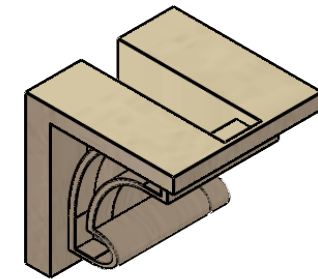

# ITEM NUMBER: CORU04X04X04ALMRCPR

4"W X 4"D X 4"H SERIES 1 WIDE ALMA ROUGH CEDAR TIMBERTHANE FAUX WOOD CORBEL, PRIMED

**SIDE PROFILE**

**FRONT PROFILE**

**ISOMETRIC**

EKENA MILLWORK  
2300 WEST MAIN ST.  
CLARKSVILLE, TX 75426  
TOLL FREE: 866-607-0453  
WWW.EKENAMILLWORK.COM

NOTES

1. INSTALLATION TO BE COMPLETED IN ACCORDANCE WITH MANUFACTURER'S SPECIFICATIONS.
2. DRAWING MAY NOT BE TO SCALE
3. THIS DRAWING IS INTENDED FOR DESIGN AND PLANNING PURPOSES ONLY.
4. ALL INFORMATION CONTAINED HEREIN WAS CURRENT AT THE TIME OF DEVELOPMENT BUT MUST BE REVIEWED AND APPROVED BY THE PRODUCT MANUFACTURER TO BE CONSIDERED ACCURATE.
5. TIMBERTHANE ARCHITECTURAL PRODUCTS ARE MADE FROM HIGH DENSITY URETHANE AND COME FACTORY PRIMED